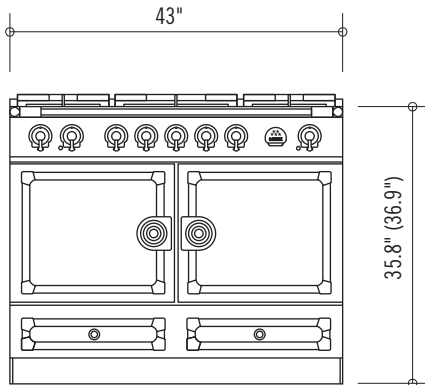

SPECIFICATIONS

CORNUFÉ 110: c1

1092 W x 650 D x 910 (937 max) H (mm)
 43 W x 25.6 D x 35.8 (36.9 max) H (inches)
 350 lb. uncrated, 465 lb. crated
 High-performance 5 burner gas cooktop
 Double electric convection ovens

Ovens:

French side-swing enameled steel doors
 2 Electric Convection Ovens, one of which features 7 cooking modes
 4 Interior Oven Racks Included (2 flat racks, 2 dropped racks)
 2 Enamel Baking Trays and 1 Trivet
 Left Oven: 430 W x 370 D x 380 H (mm)
 16.9 W x 14.6 D x 15 H (inches)
 2.2 cubic feet
 Right Oven: 430 W x 370 D x 410 H (mm)
 16.9 W x 14.6 D x 16.2 H (inches)
 2.39 cubic feet