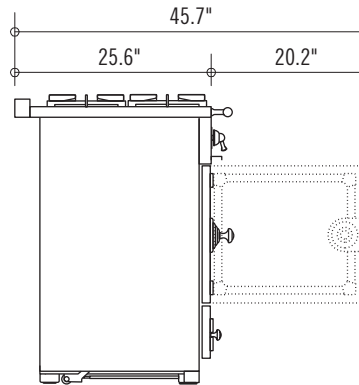

SPECIFICATIONS

CORNUFÉ 110: c1

1092 W x 650 D x 910 (937 max) H (mm)
 43 W x 25.6 D x 35.8 (36.9 max) H (inches)
 350 lb. uncrated, 465 lb. crated
 High-performance 5 burner gas cooktop
 Double electric convection ovens

Ovens:

French side-swing enameled steel doors
 2 Electric Convection Ovens, one of which features 7 cooking modes
 4 Interior Oven Racks Included (2 flat racks, 2 dropped racks)
 2 Enamel Baking Trays and 1 Trivet
 Left Oven: 430 W x 370 D x 380 H (mm)
 16.9 W x 14.6 D x 15 H (inches)
 2.2 cubic feet
 Right Oven: 430 W x 370 D x 410 H (mm)
 16.9 W x 14.6 D x 16.2 H (inches)
 2.39 cubic feet